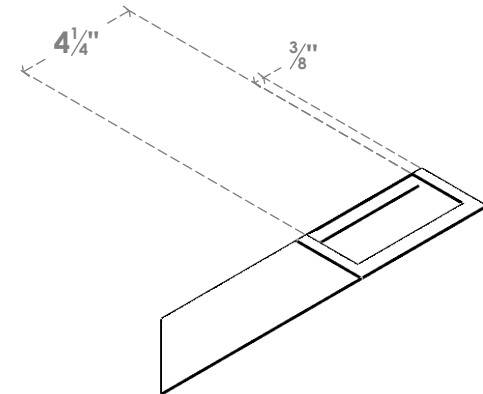

ITEM NUMBER: BRCPC050X08000X08000TRA

5"W X 8"D X 8"H TRADITIONAL ARCHITECTURAL GRADE PVC CLOSED BRACE

SIDE PROFILE

FRONT PROFILE

ISOMETRIC

EKENA MILLWORK
2300 WEST MAIN ST.
CLARKSVILLE, TX 75426
TOLL FREE: 866-607-0453
WWW.EKENAMILLWORK.COM