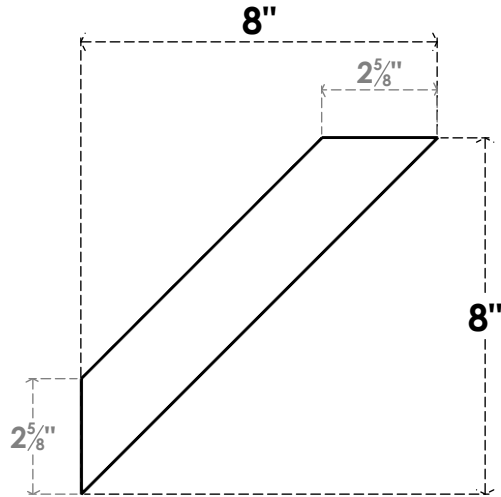

ITEM NUMBER: BRCPC050X08000X08000TRA

5"W X 8"D X 8"H TRADITIONAL ARCHITECTURAL GRADE PVC CLOSED BRACE

SIDE PROFILE

FRONT PROFILE

ISOMETRIC

EKENA MILLWORK
2300 WEST MAIN ST.
CLARKSVILLE, TX 75426
TOLL FREE: 866-607-0453
WWW.EKENAMILLWORK.COM