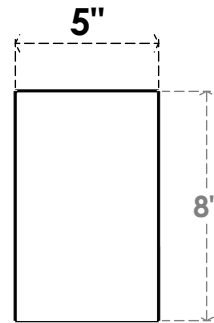

ITEM NUMBER: BRCPC050X08000X08000TRA

5"W X 8"D X 8"H TRADITIONAL ARCHITECTURAL GRADE PVC CLOSED BRACE

SIDE PROFILE

FRONT PROFILE

ISOMETRIC

EKENA MILLWORK
2300 WEST MAIN ST.
CLARKSVILLE, TX 75426
TOLL FREE: 866-607-0453
WWW.EKENAMILLWORK.COM